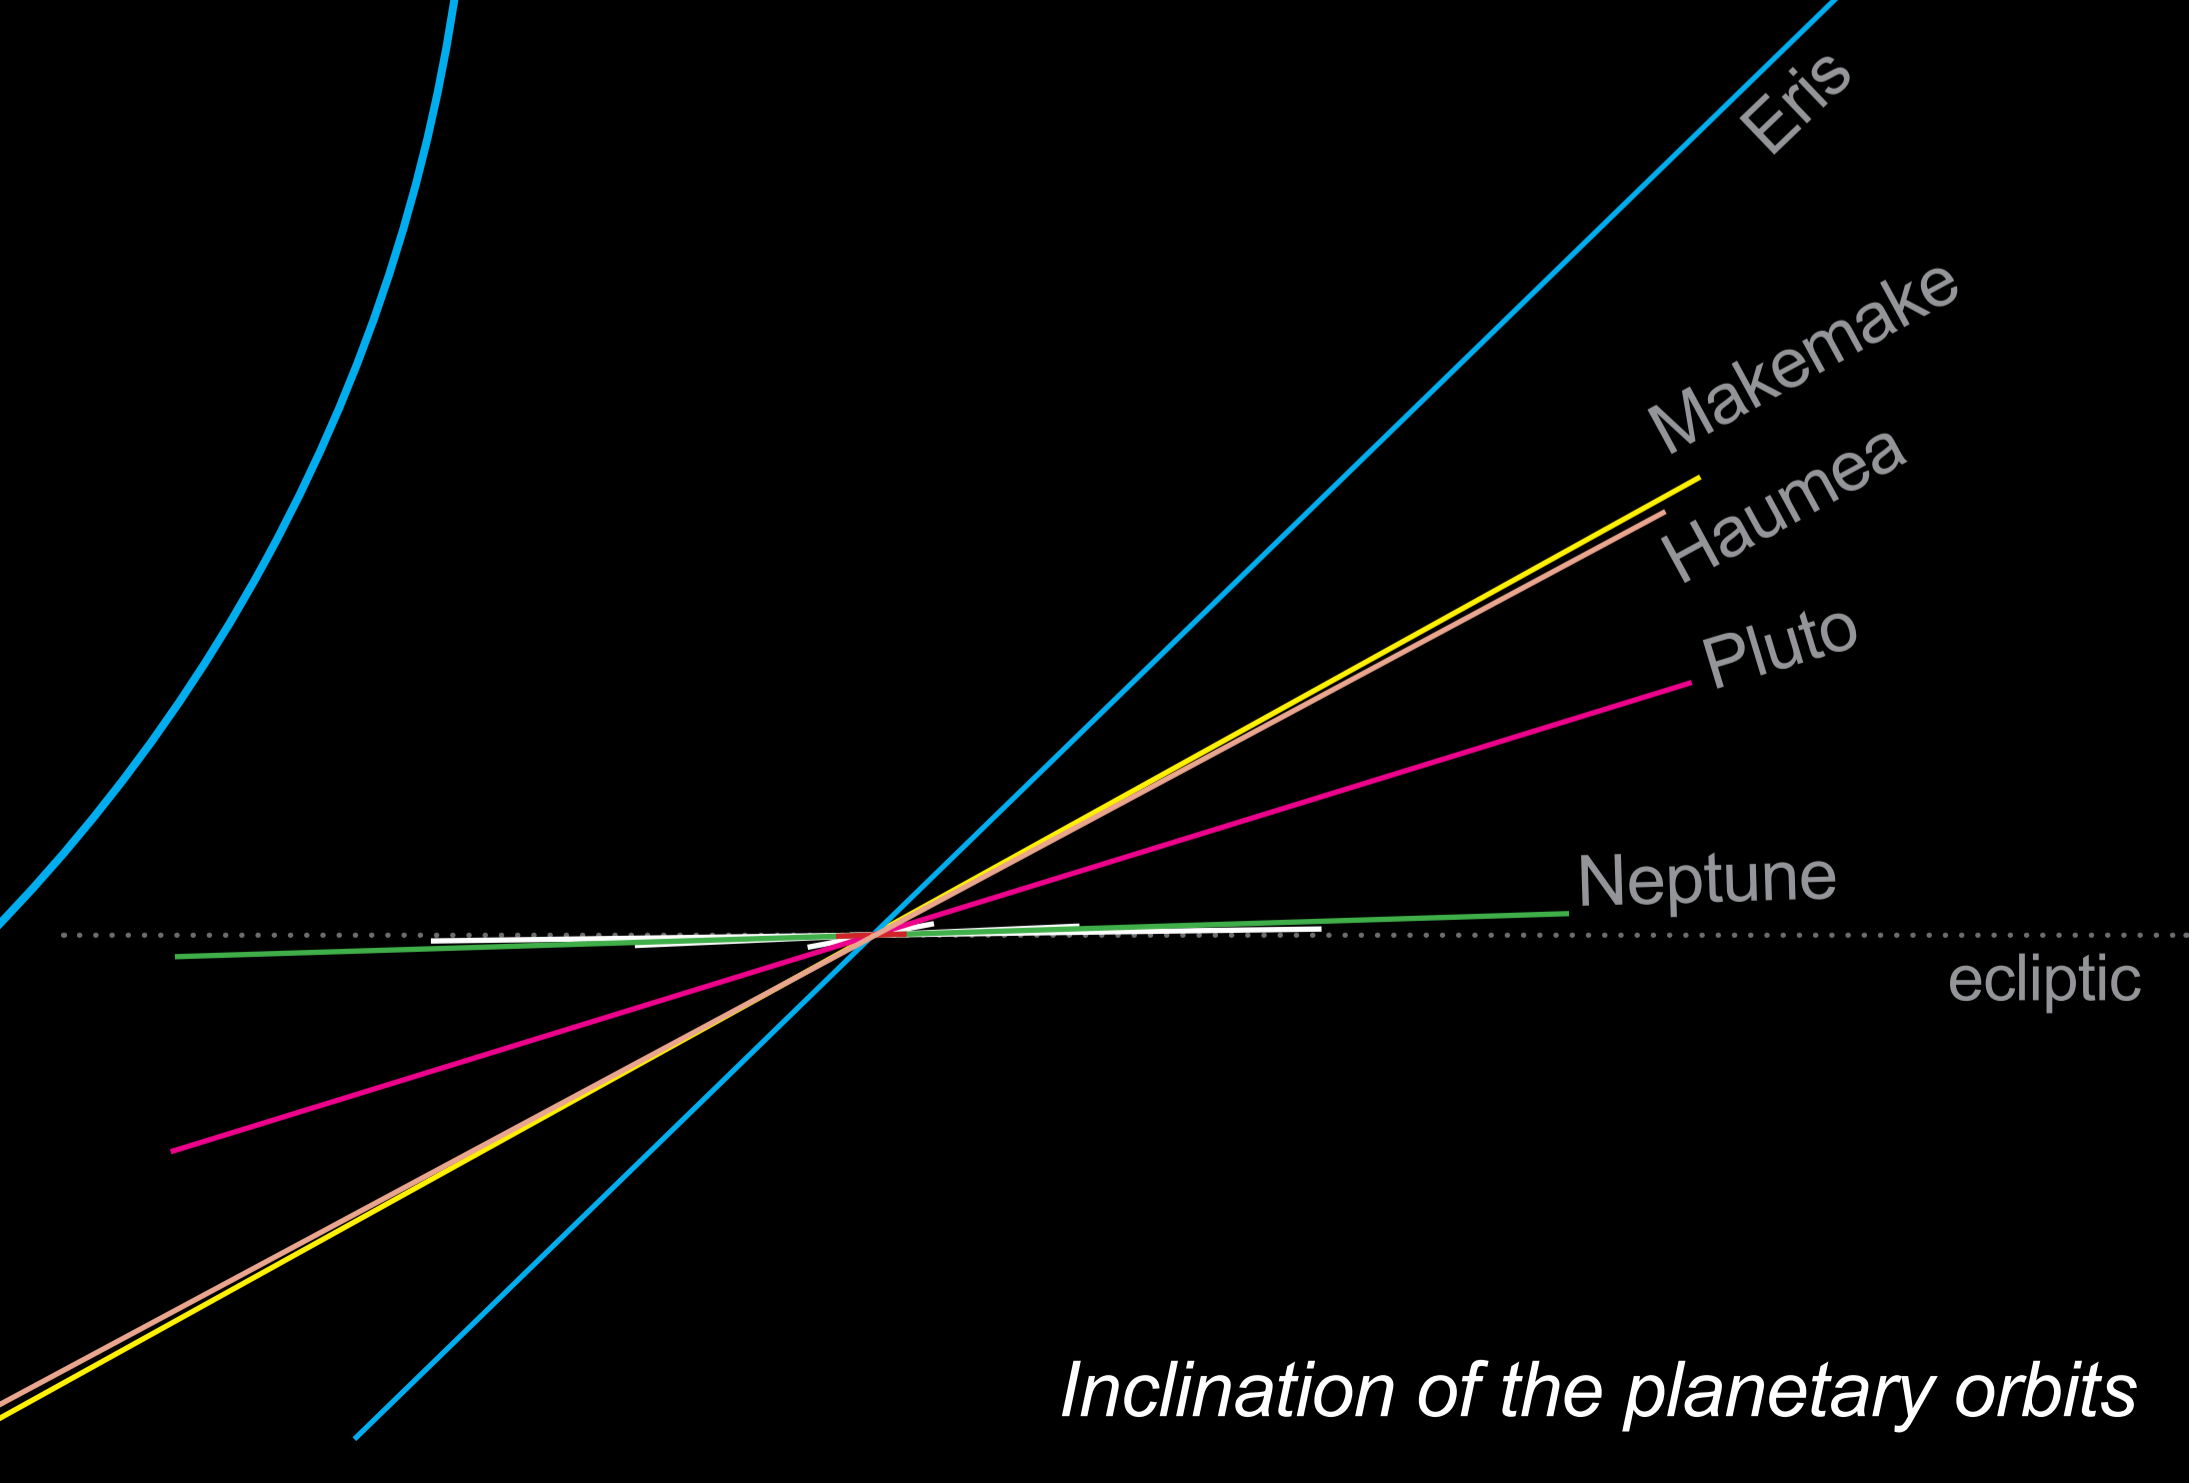

Zoom-in on the inner solar system

0 5
light time (minutes)

0 1
Astronomical Unit (AU)

Scale

0 1/4 1 1 1/2 2 2 1/2 3
light travel time (hours)

0 5 10 15 20 25 30
Astronomical Units (AU)

0 1 2 3 4 5
billions of kilometres (1,000,000,000 km)

Inclination of the planetary orbits