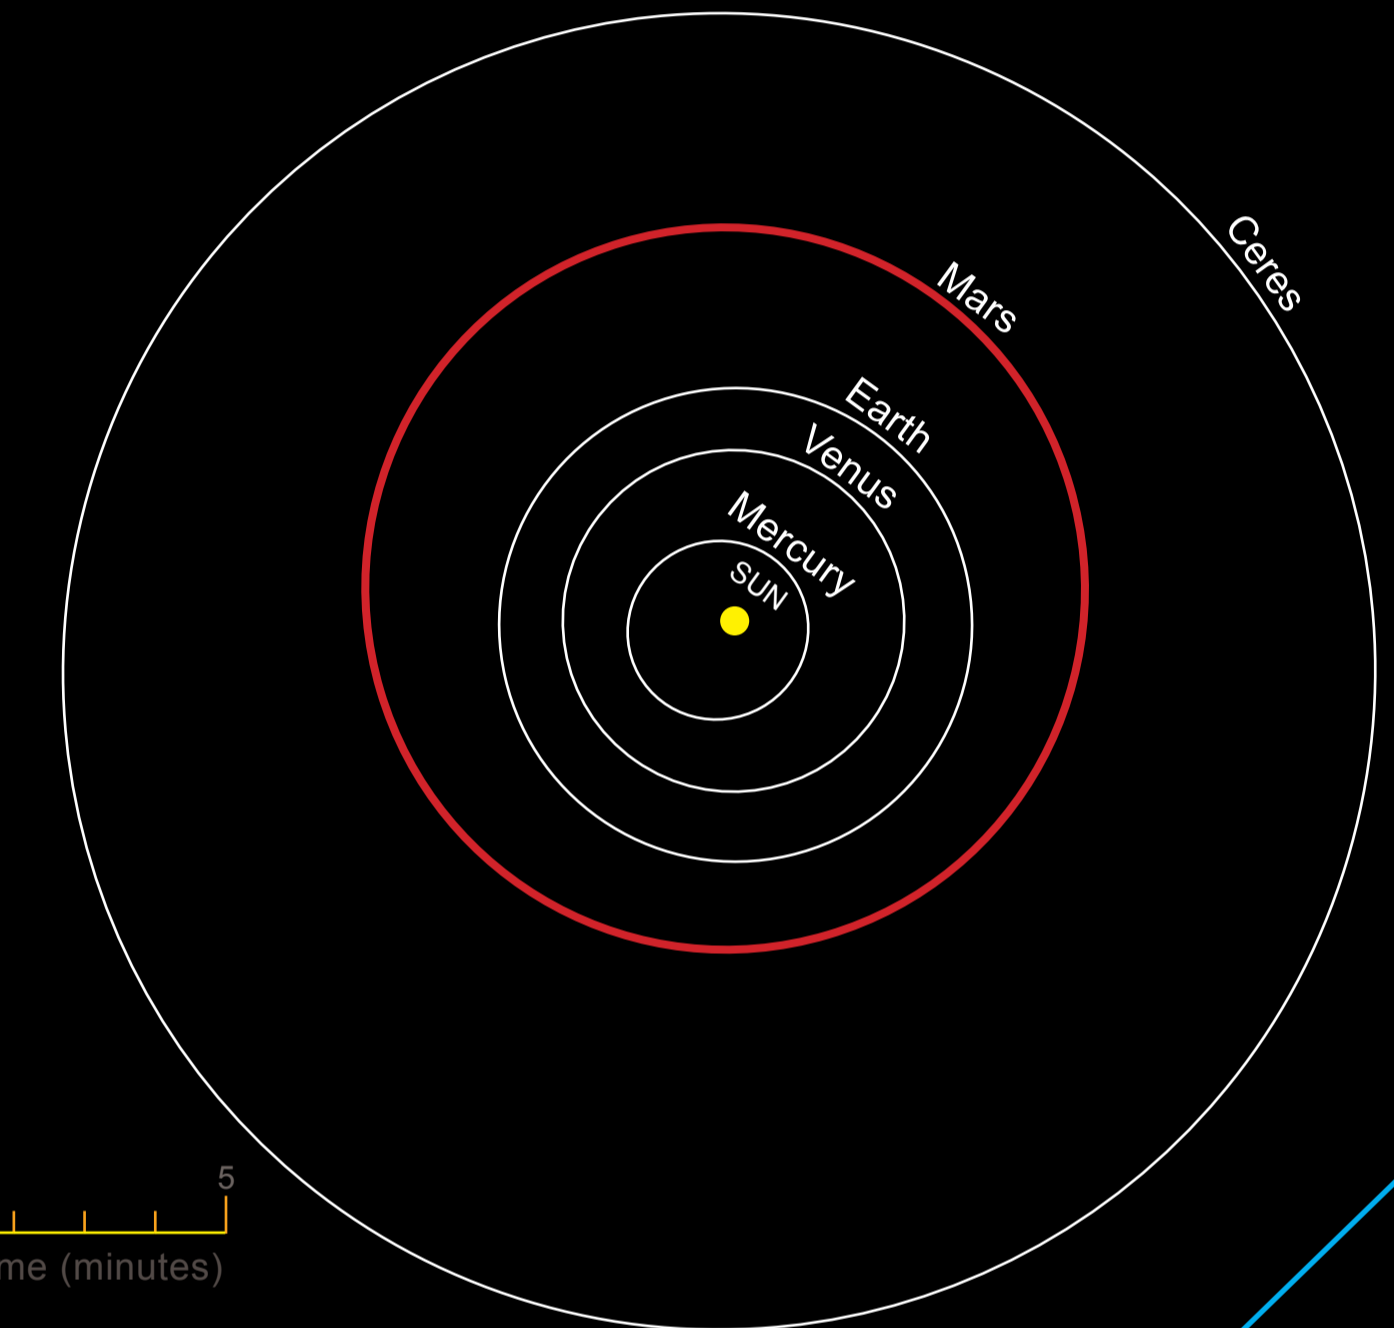

Our Solar System

1 star

The Sun

8 planets

Mercury, Venus, Earth, Mars, Jupiter, Saturn, Uranus, Neptune.

5 dwarf planets

Ceres, Pluto, Makemake, Haumea, Eris.

billions of small bodies

small solar system bodies (minor planets/asteroids), Kuiper belt objects, comets, meteoroids, interplanetary dust

169 known moons

Adrastea, Aegir, Aitne, Albiorix, Amalthea, Ananke, Anthe, Aoede, Arche, Ariel, Atlas, Autonoe, Bebhionn, Belinda, Bergelmir, Bestla, Bianca, Caliban, Callirrhoe, Callisto, Calypso, Carme, Carpo, Chaldene, Cordelia, Cressida, Cupid, Cyllene, Daphnis, Desdemona, Despina, Dione, Elara, Enceladus, Epimetheus, Erinome, Erriapo, Euanthe, Eukelade, Euporie, Europa, Eurydome, Farbauti, Fenrir, Ferdinand, Fornjot, Francisco, Galatea, Ganymede, Greip, Halimede, Harpalyke, Hati, Hegemone, Helene, Helike, Hermippe, Himalia, Hyperion, Hyrrokkin, Iapetus, Ijiraq, Io, Iocaste, Isonoe, Janus, Jarnsaxa, Juliet, Kale, Kalliope, Kalyke, Kari, Kiviuq, Kore, Laomedea, Larissa, Leda, Loge, Lysithea, Mab, Margaret, Megaclyte, Methone, Metis, Mimas, Miranda, Mneme, Mundilfari, Naiad, Narvi, Nereid, Neso, Oberon, Ophelia, Orthosie, Paaliaq, Pallene, Pan, Pandora, Pasiphae, Pasithee, Perdita, Phoebe, Polydeuces, Portia, Praxidike, Prometheus, Prospero, Proteus, Psamathe, Puck, Rhea, Rosalind, Sao, Setebos, Siarnaq, Sinope, Skathi, Stephano, Sponde, Surtur, Suttungr, Sycorax, Skoll, Tarqeq, Thalassa, Tarvos, Thebe, Taygete, Titania, Tethys, Titan, Trinculo, Thelxinoe, Themisto, Telesto, Thrymr, Thyone, Trinculo, Triton, Umbriel, Ymir.

Zoom-in on the inner solar system

0 5
light time (minutes)

0 1
Astronomical Unit (AU)

Scale

0 1/4 1 1 1/2 2 2 1/2 3
light travel time (hours)

0 5 10 15 20 25 30
Astronomical Units (AU)

0 1 2 3 4 5
billions of kilometres (1,000,000,000 km)

Inclination of the planetary orbits