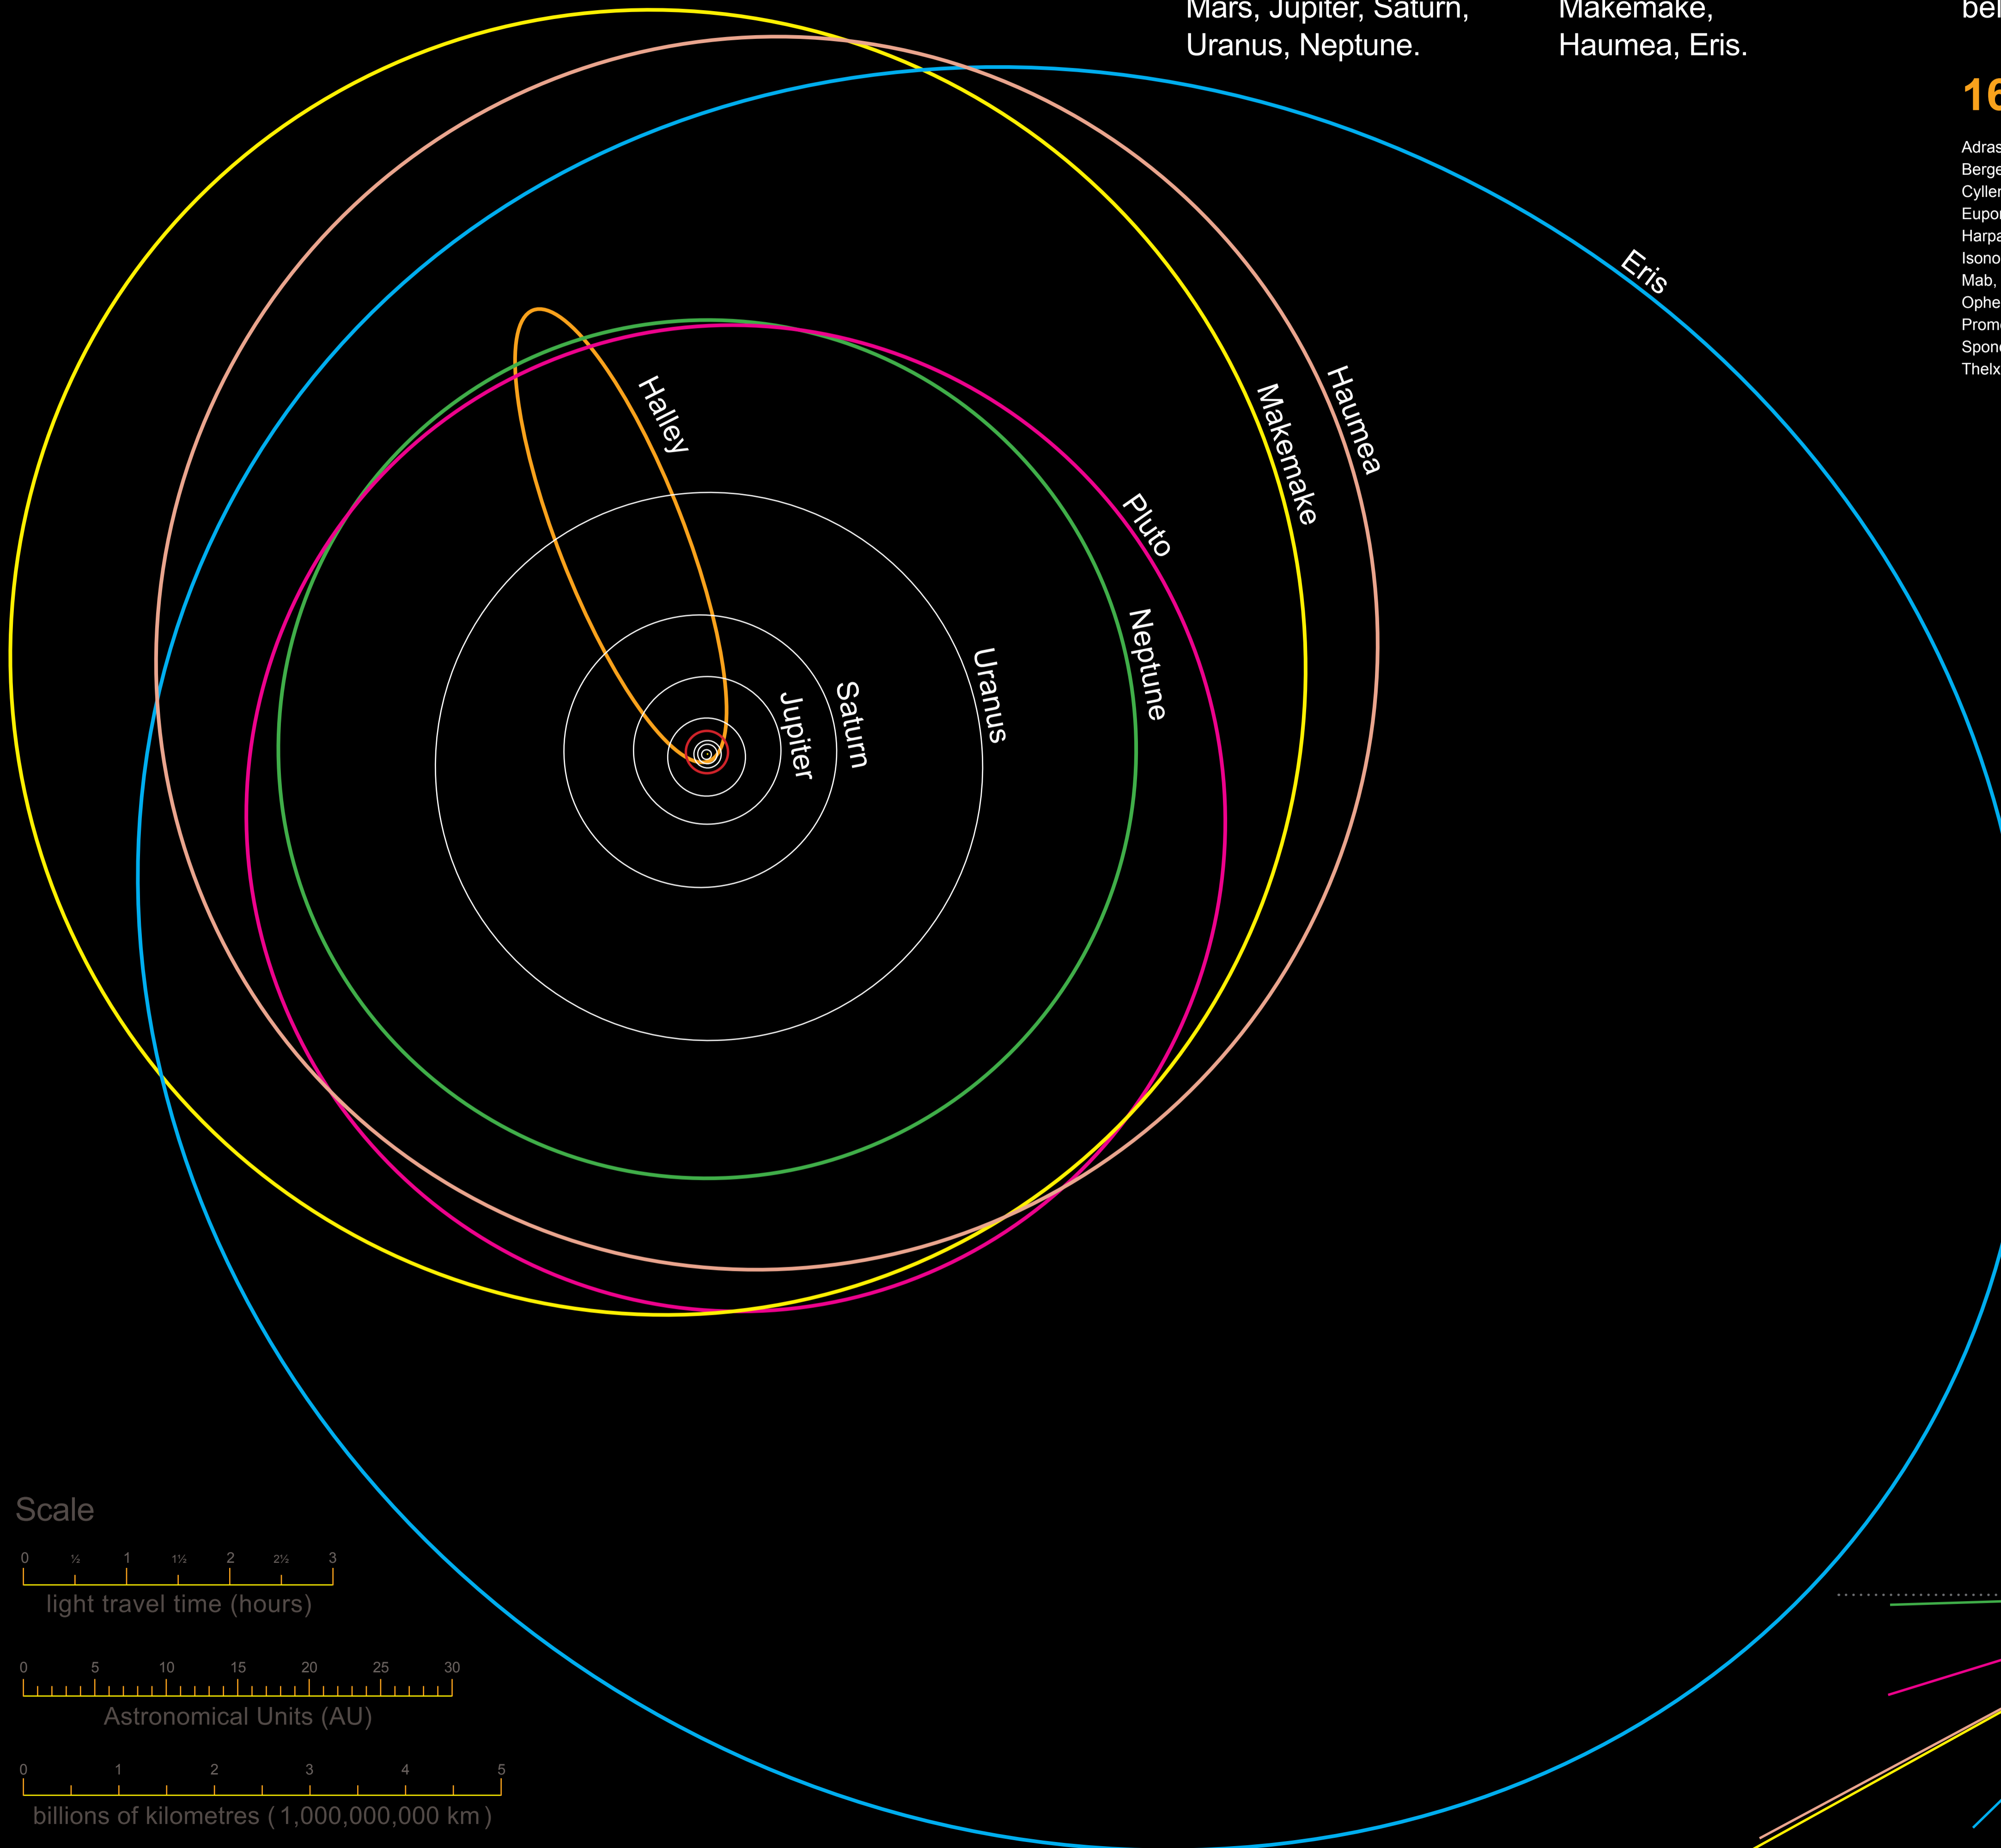

Our Solar System

1 star

The Sun

8 planets

Mercury, Venus, Earth, Mars, Jupiter, Saturn, Uranus, Neptune.

5 dwarf planets

Ceres, Pluto, Makemake, Haumea, Eris.

billions of small bodies

small solar system bodies (minor planets/asteroids), Kuiper belt objects, comets, meteoroids, interplanetary dust

169 known moons

Adrastea, Aegir, Aitne, Albiorix, Amalthea, Ananke, Anthe, Aoede, Arche, Ariel, Atlas, Autonoe, Bebhionn, Belinda, Bergelmir, Bestla, Bianca, Caliban, Callirrhoe, Callisto, Calypso, Carme, Carpo, Chaldene, Cordelia, Cressida, Cupid, Cyllene, Daphnis, Desdemona, Despina, Dione, Elara, Enceladus, Epimetheus, Erinome, Erriapo, Euanthe, Eukelade, Euporie, Europa, Eurydome, Farbauti, Fenrir, Ferdinand, Fornjot, Francisco, Galatea, Ganymede, Greip, Halimede, Harpalyke, Hati, Hegemone, Helene, Helike, Hermippe, Himalia, Hyperion, Hyrrokkin, Iapetus, Ijiraq, Io, Iocaste, Isonoe, Janus, Jarnsaxa, Juliet, Kale, Kalliope, Kalyke, Kari, Kiviuq, Kore, Laomedea, Larissa, Leda, Loge, Lysithea, Mab, Margaret, Megaclyte, Methone, Metis, Mimas, Miranda, Mneme, Mundilfari, Naiad, Narvi, Nereid, Neso, Oberon, Ophelia, Orthosie, Paaliaq, Pallene, Pan, Pandora, Pasiphae, Pasithee, Perdita, Phoebe, Polydeuces, Portia, Praxidike, Prometheus, Prospero, Proteus, Psamathe, Puck, Rhea, Rosalind, Sao, Setebos, Siarnaq, Sinope, Skathi, Stephano, Sponde, Surtur, Suttungr, Sycorax, Skoll, Tarqeq, Thalassa, Tarvos, Thebe, Taygete, Titania, Tethys, Titan, Trinculo, Thelxinoe, Themisto, Telesto, Thrymr, Thyone, Trinculo, Triton, Umbriel, Ymir.

Zoom-in on the inner solar system

0 5
light time (minutes)

0 1
Astronomical Unit (AU)

Scale

0 1/4 1 1 1/2 2 2 1/2 3
light travel time (hours)

0 5 10 15 20 25 30
Astronomical Units (AU)

0 1 2 3 4 5
billions of kilometres (1,000,000,000 km)

Inclination of the planetary orbits